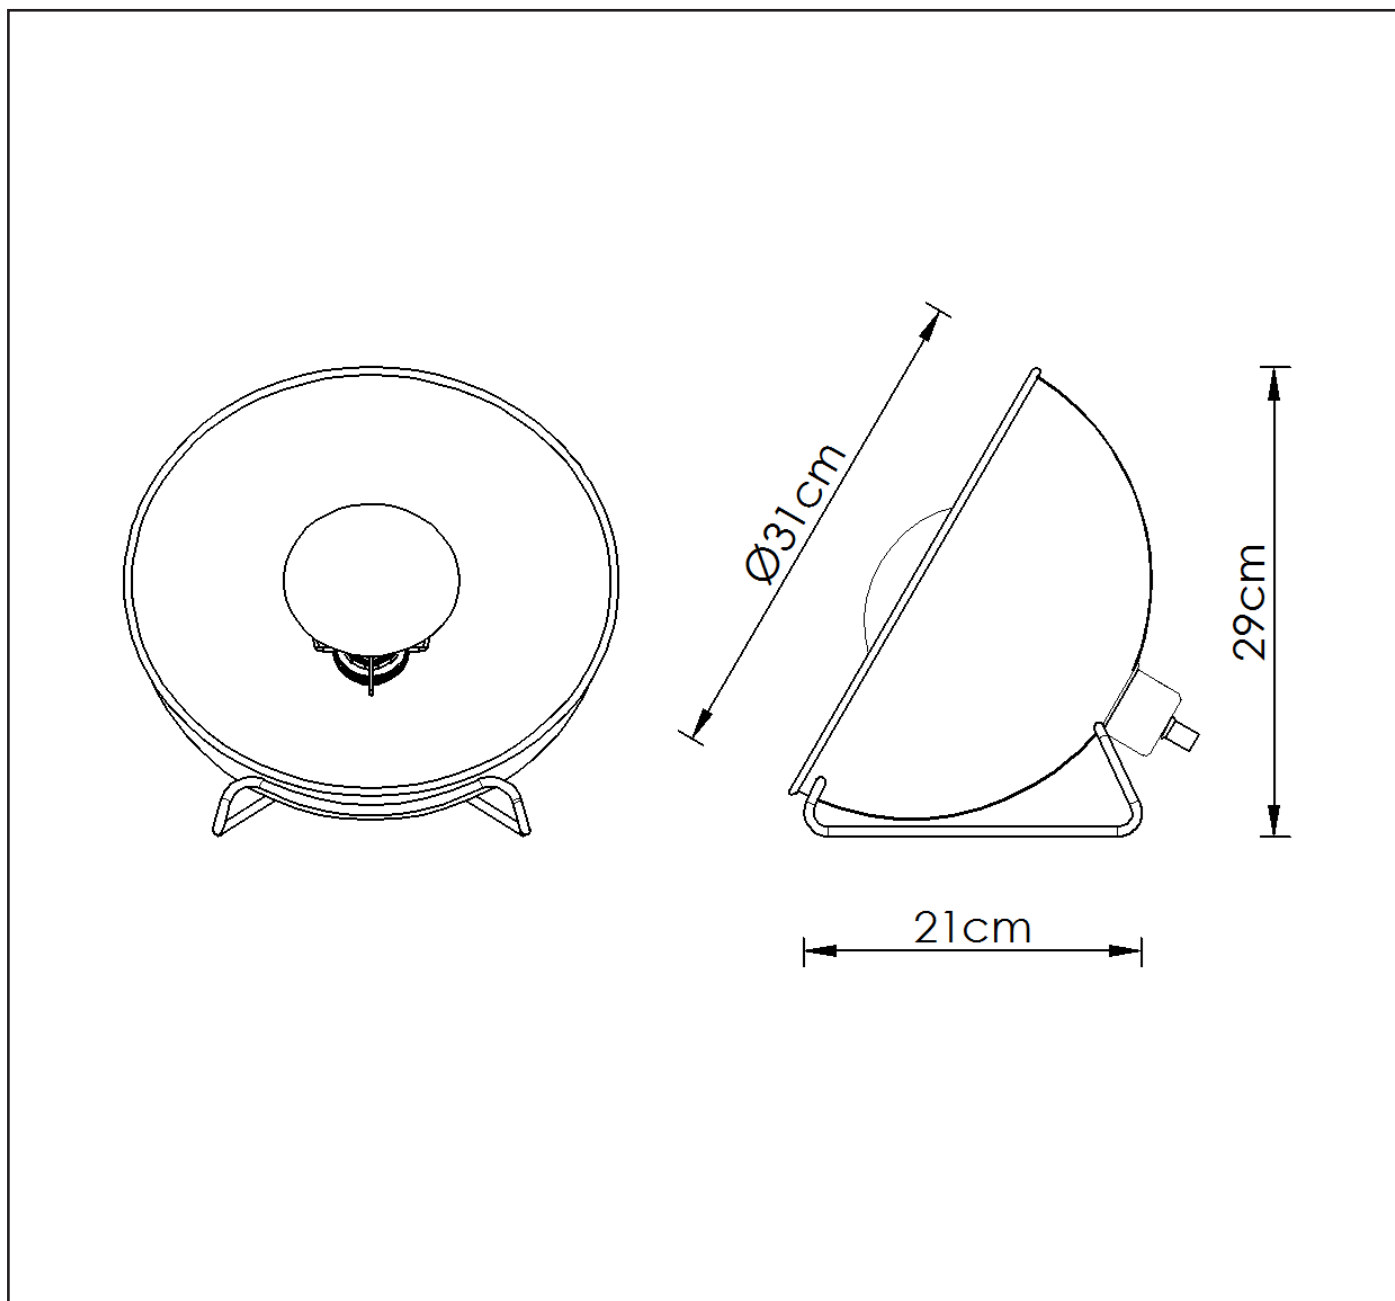

## General

Dimensions LxWxH : 31 cm x 21 cm x 29 cm  
Height minimum : -  
Height maximum : 29 cm  
Dimensions shade LxWxH : 31 cm x 31 cm x 15 cm  
Main material : Metal  
Ceiling rose material : No  
Color : Sandy Black  
Style : Modern  
Shape :  
Weight : 1.1kg  
Warranty : 2 years

## Product specifications

Dimmable : No  
Light direction : Around (Diffuse)  
Adjustable in height : No  
Directional : No  
Cable : Yes, Cable On Product  
Cable length : 150cm  
Sensor : Without Sensor  
Control : On/Off Switch In The Cord  
IP-Class : 20  
Electric class : II  
Light source including ? : No  
Lamp socket : E27  
Light source number : 1  
Power requirements : 220-240V~50Hz  
Bulb type & maximum wattage : E27-max.40W

For more specifications of this product please visit  
[www.lucide.com](http://www.lucide.com)

LUCIDE

TECHNICAL DRAWING & DIMENSIONS

## ALVARO

item number :05530/31/30

EAN code : 5411212051165

For more specifications, dimensions please visit

[www.lucide.com](http://www.lucide.com)